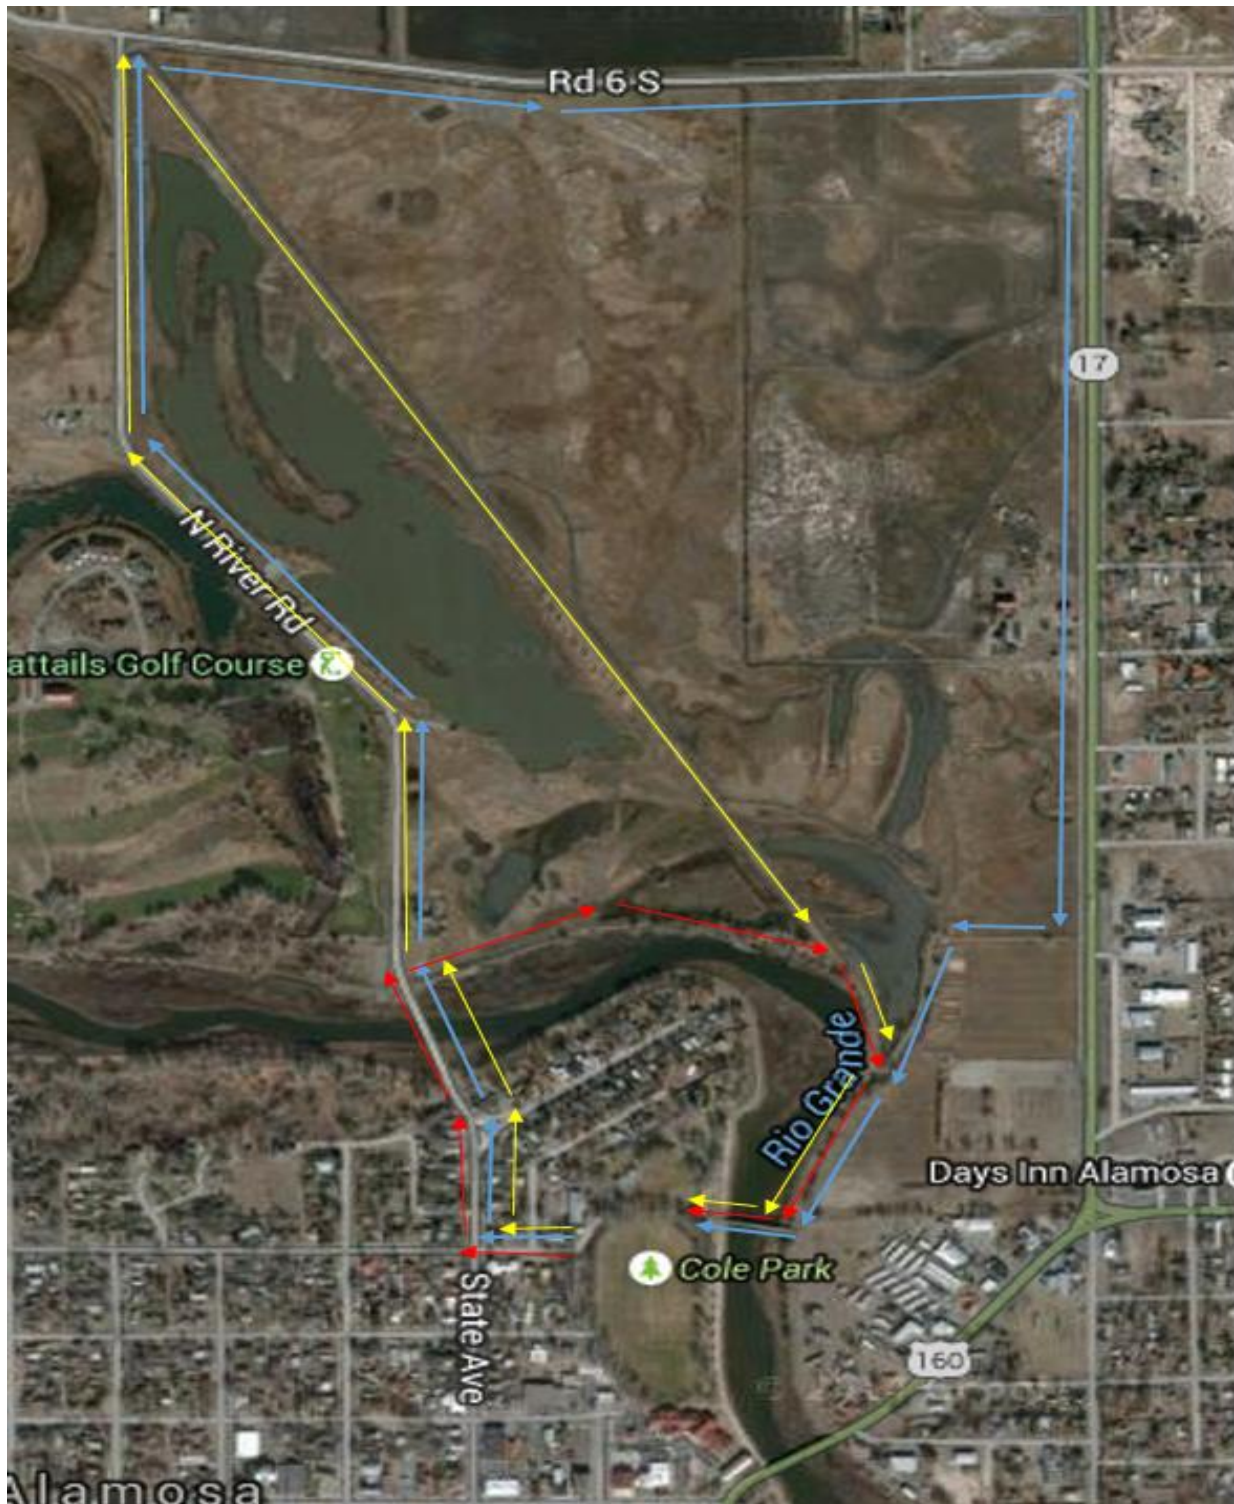

Stephanie L. Miner Course Map

-  Course A (3.1 miles / 5k)
-  Course B (2.5 miles)
-  Course C (1 mile)